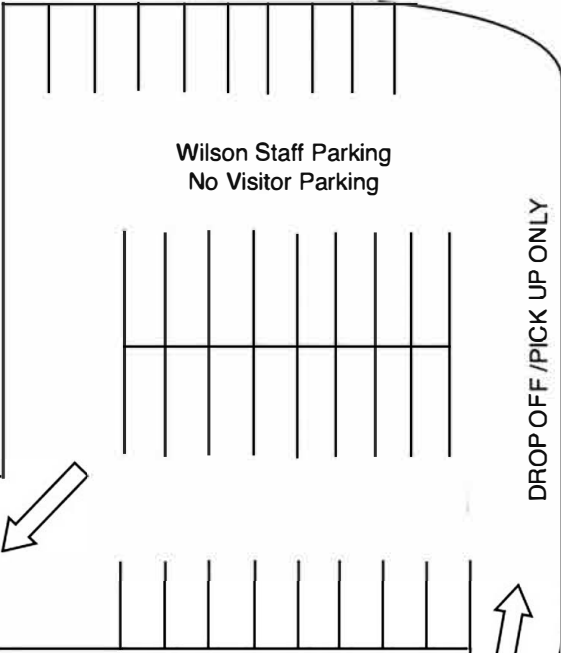

Wilson Elementary School Campus Map

Honolulu District Office
Morning Only Drop Off

BUILDING A	A117 SPED Resource	

	Honolulu Staff Professional Development Room		

BUILDING B Cafeteria

BUILDING G Honolulu District Office

ELL

F5 Gr. 3	F6 Gr. 3	F7 Gr. 3	F8 Gr. 3
F1 Gr. K	F2 Gr. K	F3 Gr. K	F4 Gr. K

P9 Resource

Custodial Office

AUTOLINE

P1 STEM

P2 Gr. K-2 Resource

P3 STEM

P4 Music

P5 SPED Resource